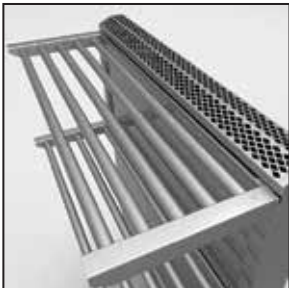

Island Trim

- Mid Riser and Tall Risers are available with shelves:
  - Heavy duty, stainless steel (solid or tubular) welded removable shelf inserts for ease of cleaning
  - Solid or tubular shelves are interchangeable
  - Fully welded shelf end caps for shelf support
  - Removable shelf end caps for cleaning
  - Ability to place shelves anywhere on the line
- Tall Risers are available with single or double shelves
- 22" vertical clearance from closest shelf to cooking surface
- All risers come standard with horizontal stiffener for maximum support and rigidity
- Available from 12" to 108" wide standard configurations
- Standard size of shelves from 12" to 48" wide

Tubular Shelf