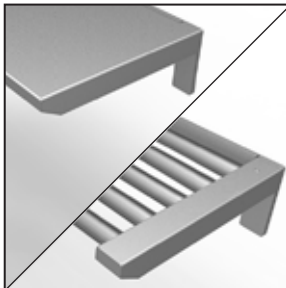

Over Hanging Shelves

- ◆ Mid Riser and Tall Risers are available with shelves:
  - Heavy duty, stainless steel (solid or tubular) welded removable shelf inserts for ease of cleaning
  - Solid or tubular shelves are interchangeable
  - Fully welded shelf end caps for shelf support
  - Removable shelf end caps for cleaning
  - Ability to place shelves anywhere on the line
- ◆ Tall Risers are available with single or double shelves
- ◆ 22" vertical clearance from closest shelf to cooking surface
- ◆ All risers come standard with horizontal stiffener for maximum support and rigidity
- ◆ Available from 12" to 108" wide standard configurations
- ◆ Standard size of shelves from 12" to 48" wide

### OPTIONS

- ◆ Custom widths of risers and shelves
- ◆ Pot filler attachment
- ◆ Stainless steel back
- ◆ Electrical outlet

Model number as shown HTR36 & HDMS36

Island Trim

Wall Mounted

Model	Description	Approx SHP WT
H_XX	XX" wide_	TBD

XX = 12, 18, 24, 30, 36, 48, 54, 60, 72, 84, 90, 96, 102, 108  
 \_ = IT for Island Trim

LR for Low Riser	STT	Single Top Tubular Shelf
LRF for Low Riser for Fryer	STTW	Single Top Tubular Wall Shelf
LRP for Low Riser for Pasta Cooker	STS	Single Top Solid Shelf
MR for Mid Riser	STSW	Single Top Solid Wall Shelf
MRF for Mid Riser for Fryer	SBT	Single Bottom Tubular Shelf
MRP for Mid Riser for Pasta Cooker	SBS	Single Bottom Solid Shelf
TR for Tall Riser	DTS	Double Tubular Shelves
TRF for Tall Riser for Fryer	DSS	Double Solid Shelves
TRP for Tall Riser for Pasta Cooker	DMS	Double Mixed Shelves