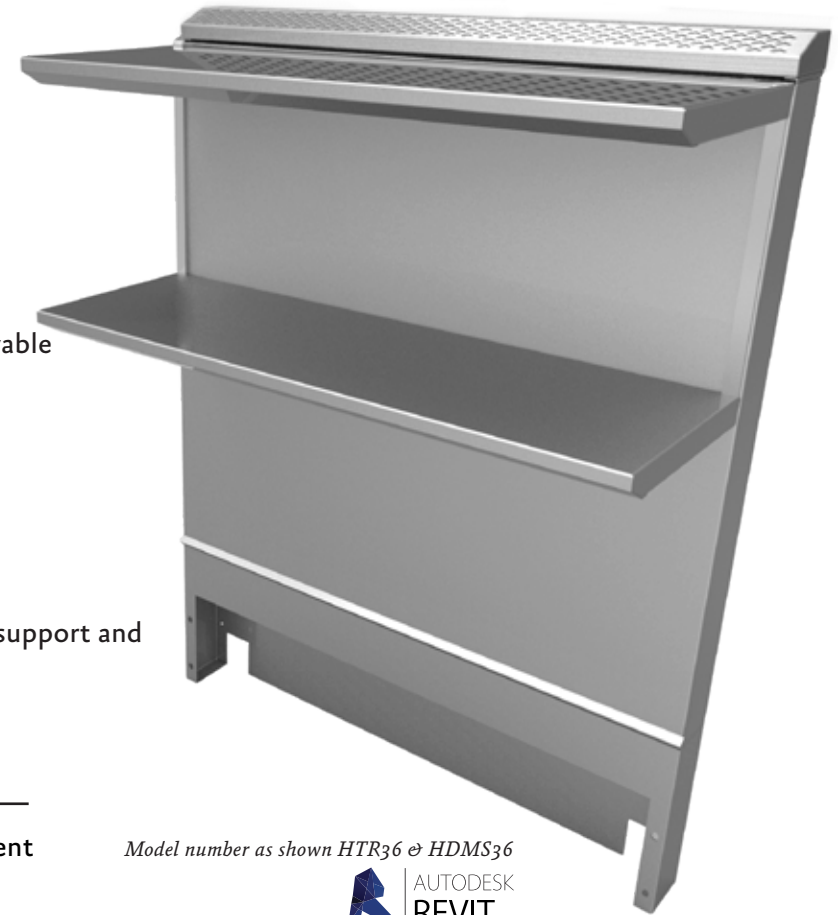

## RISERS AND SHELVES

- ◆ Heavy gauge welded body construction
- ◆ Durable attachment design to allow complete horizontal movement of the shelves along the length of the riser (*Patent Pending*)
- ◆ Stainless front and sides
- ◆ Lift-off flue cap for ease of cleaning
- ◆ Mounts to all Hestan rangetop models
- ◆ Available in 4 different heights: Island Trim (IT), Low Riser (LR), Mid Riser (MR), and Tall Riser (TR)
- ◆ Island Trim is ideal for island suite installations to minimize blocking of views

Over Hanging Shelves

- ◆ Mid Riser and Tall Risers are available with shelves:
  - Heavy duty, stainless steel (solid or tubular) welded removable shelf inserts for ease of cleaning
  - Solid or tubular shelves are interchangeable
  - Fully welded shelf end caps for shelf support
  - Removable shelf end caps for cleaning
  - Ability to place shelves anywhere on the line
- ◆ Tall Risers are available with single or double shelves
- ◆ 22" vertical clearance from closest shelf to cooking surface
- ◆ All risers come standard with horizontal stiffener for maximum support and rigidity
- ◆ Available from 12" to 108" wide standard configurations
- ◆ Standard size of shelves from 12" to 48" wide

Tubular Shelf

### OPTIONS

- ◆ Custom widths of risers and shelves
- ◆ Pot filler attachment
- ◆ Stainless steel back
- ◆ Electrical outlet

Model number as shown HTR36 & HDMS36

Island Trim

Wall Mounted

Model	Description	Approx SHP WT
H_XX	XX" wide_	TBD