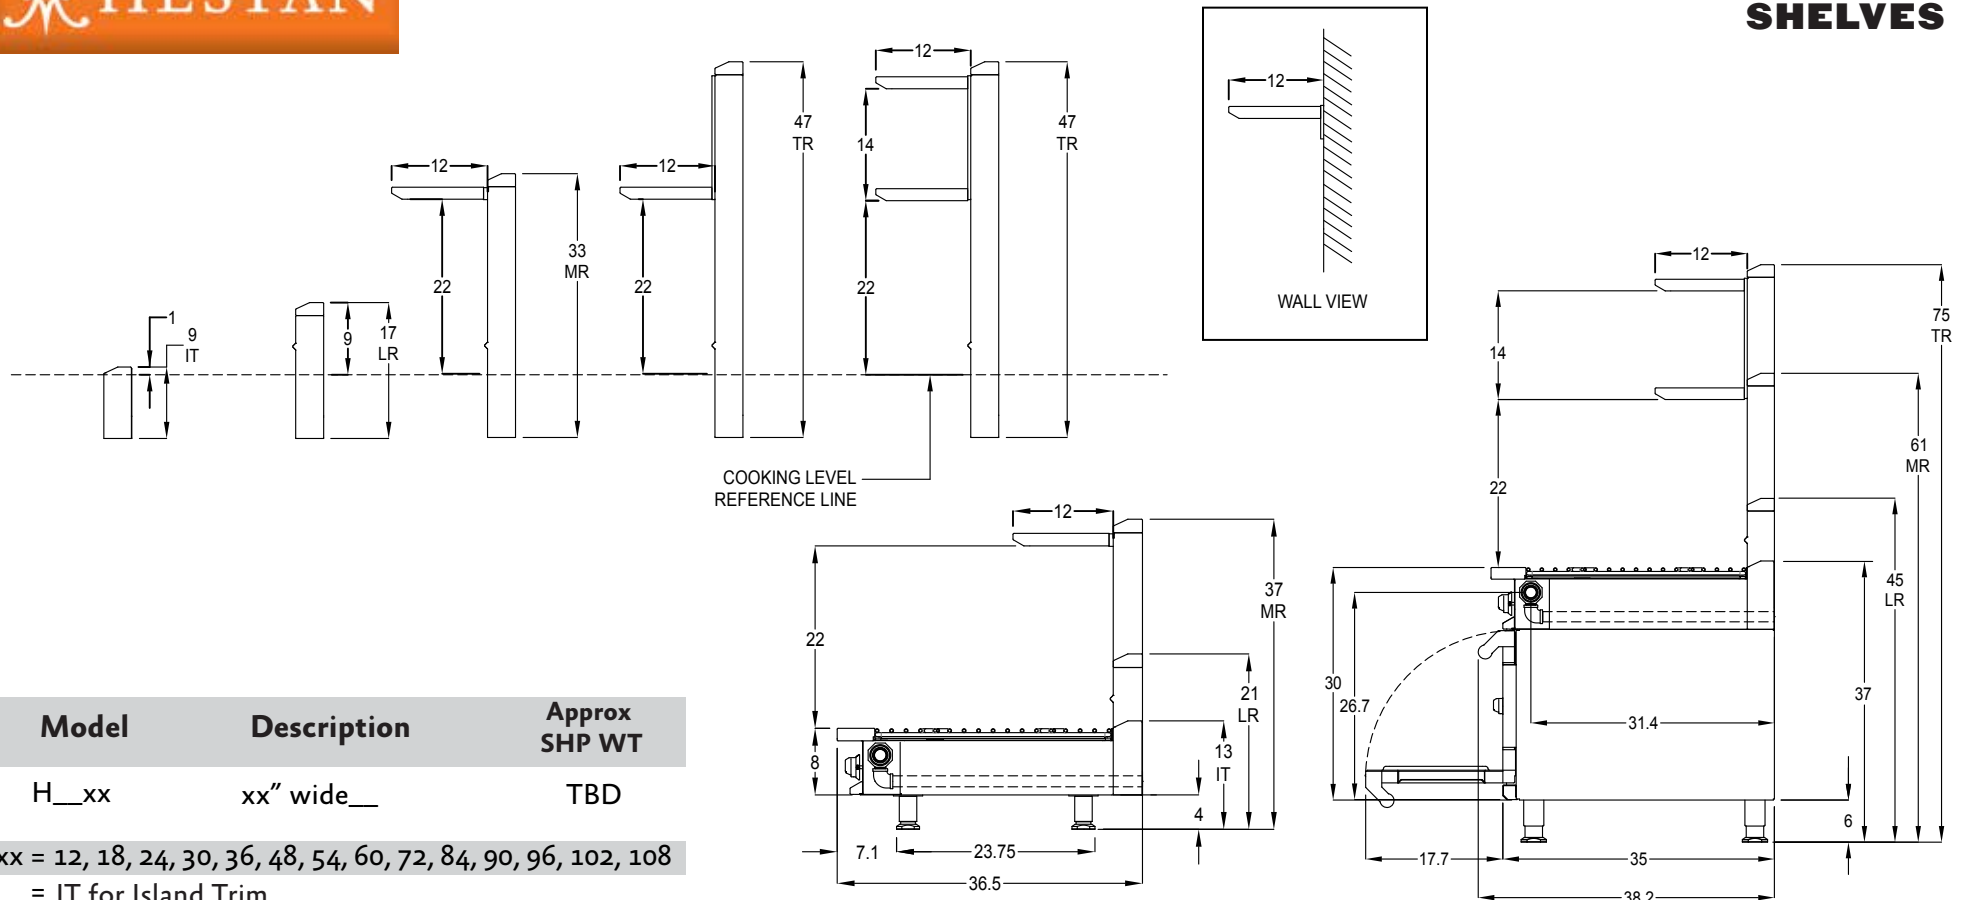

### OPTIONS

- ◆ Custom widths of risers and shelves
- ◆ Pot filler attachment
- ◆ Stainless steel back
- ◆ Electrical outlet

Model number as shown HTR36 & HDMS36

Island Trim

Wall Mounted

Model	Description	Approx SHP WT
H_XX	XX" wide_	TBD

XX = 12, 18, 24, 30, 36, 48, 54, 60, 72, 84, 90, 96, 102, 108  
 \_ = IT for Island Trim

LR for Low Riser	STT	Single Top Tubular Shelf
LRF for Low Riser for Fryer	STTW	Single Top Tubular Wall Shelf
LRP for Low Riser for Pasta Cooker	STS	Single Top Solid Shelf
MR for Mid Riser	STSW	Single Top Solid Wall Shelf
MRF for Mid Riser for Fryer	SBT	Single Bottom Tubular Shelf
MRP for Mid Riser for Pasta Cooker	SBS	Single Bottom Solid Shelf
TR for Tall Riser	DTS	Double Tubular Shelves
TRF for Tall Riser for Fryer	DSS	Double Solid Shelves
TRP for Tall Riser for Pasta Cooker	DMS	Double Mixed Shelves