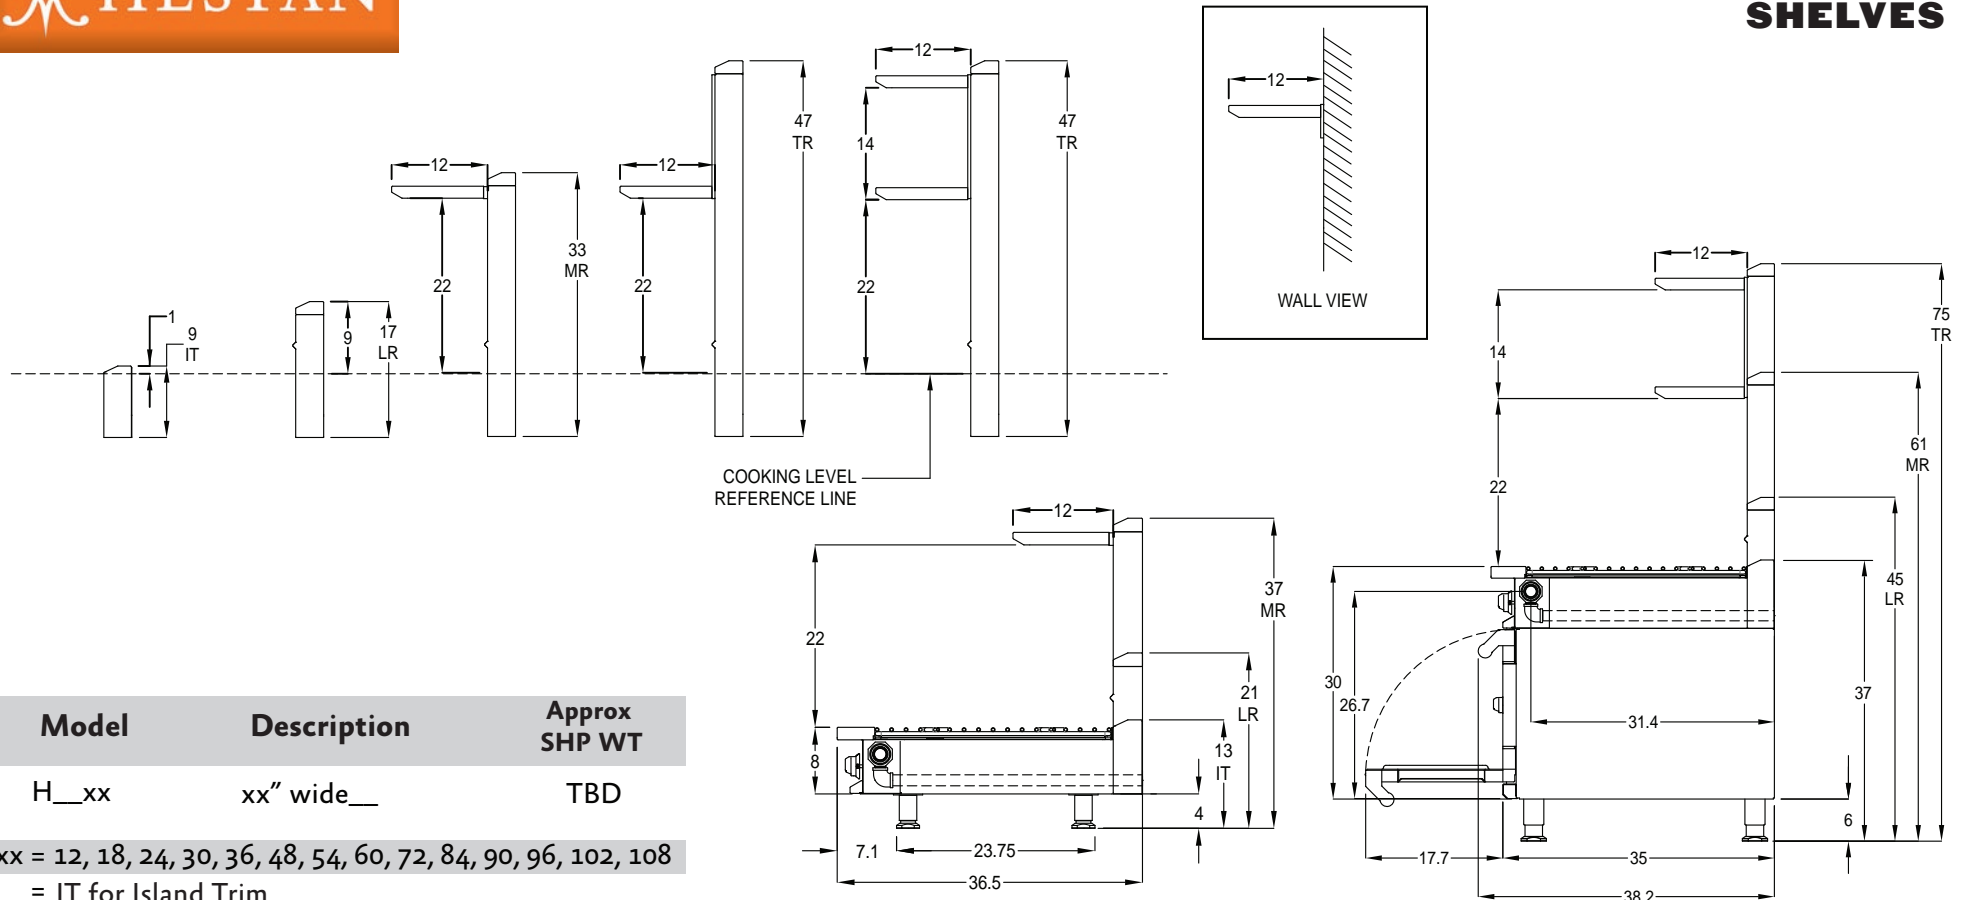

### OPTIONS

- ◆ Custom widths of risers and shelves
- ◆ Pot filler attachment
- ◆ Stainless steel back
- ◆ Electrical outlet

Model number as shown HTR36 & HDSS36

Island Trim

Wall Mounted

Model	Description	Approx SHP WT
H_xx	xx" wide__	TBD

xx = 12, 18, 24, 30, 36, 48, 54, 60, 72, 84, 90, 96, 102, 108  
 \_\_ = IT for Island Trim

LR for Low Riser	STT	Single Top Tubular Shelf
LRF for Low Riser for Fryer	STTW	Single Top Tubular Wall Shelf
LRP for Low Riser for Pasta Cooker	STS	Single Top Solid Shelf
MR for Mid Riser	STSW	Single Top Solid Wall Shelf
MRF for Mid Riser for Fryer	SBT	Single Bottom Tubular Shelf
MRP for Mid Riser for Pasta Cooker	SBS	Single Bottom Solid Shelf
TR for Tall Riser	DTS	Double Tubular Shelves
TRF for Tall Riser for Fryer	DSS	Double Solid Shelves
TRP for Tall Riser for Pasta Cooker	DMS	Double Mixed Shelves