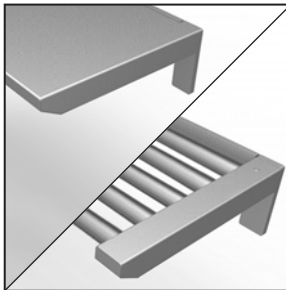

Over Hanging Shelves

- ◆ Mid Riser and Tall Risers are available with shelves:
  - Heavy duty, stainless steel (solid or tubular) welded removable shelf inserts for ease of cleaning
  - Solid or tubular shelves are interchangeable
  - Fully welded shelf end caps for shelf support
  - Removable shelf end caps for cleaning
  - Ability to place shelves anywhere on the line
- ◆ Tall Risers are available with single or double shelves
- ◆ 22" vertical clearance from closest shelf to cooking surface
- ◆ All risers come standard with horizontal stiffener for maximum support and rigidity
- ◆ Available from 12" to 108" wide standard configurations
- ◆ Standard size of shelves from 12" to 48" wide

### OPTIONS

- ◆ Custom widths of risers and shelves
- ◆ Pot filler attachment
- ◆ Stainless steel back
- ◆ Electrical outlet

Model number as shown HTR36 & HDSS36

Island Trim

Wall Mounted

Model	Description	Approx SHP WT
H_xx	xx" wide__	TBD

xx = 12, 18, 24, 30, 36, 48, 54, 60, 72, 84, 90, 96, 102, 108  
 \_\_ = IT for Island Trim

LR for Low Riser	STT	Single Top Tubular Shelf
LRF for Low Riser for Fryer	STTW	Single Top Tubular Wall Shelf
LRP for Low Riser for Pasta Cooker	STS	Single Top Solid Shelf
MR for Mid Riser	STSW	Single Top Solid Wall Shelf
MRF for Mid Riser for Fryer	SBT	Single Bottom Tubular Shelf
MRP for Mid Riser for Pasta Cooker	SBS	Single Bottom Solid Shelf
TR for Tall Riser	DTS	Double Tubular Shelves
TRF for Tall Riser for Fryer	DSS	Double Solid Shelves
TRP for Tall Riser for Pasta Cooker	DMS	Double Mixed Shelves