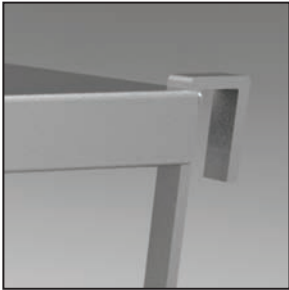

## RISERS AND SHELVES

- ◆ Heavy gauge welded body construction
- ◆ Durable attachment design to allow complete horizontal movement of the shelves along the length of the riser (*Patent Pending*)
- ◆ Stainless front and sides
- ◆ Lift-off flue cap for ease of cleaning
- ◆ Mounts to all Hestan rangetop models
- ◆ Wall mount shelves available from 12" to 48" wide
- ◆ Available in 4 different heights: Island Trim (IT), Low Riser (LR), Mid Riser (MR), and Tall Riser (TR)
- ◆ Island Trim is ideal for island suite installations to minimize blocking of views

Over Hanging Shelves

- ◆ Mid Riser and Tall Risers are available with shelves:
  - Heavy duty, stainless steel (solid or tubular) welded removable shelf inserts for ease of cleaning
  - Solid or tubular shelves are interchangeable
  - Fully welded shelf end caps for shelf support
  - Removable shelf end caps for cleaning
  - Ability to place shelves anywhere on the line
- ◆ Tall Risers are available with single or double shelves
- ◆ 22" vertical clearance from closest shelf to cooking surface
- ◆ All risers come standard with horizontal stiffener for maximum support and rigidity
- ◆ Available from 12" to 108" wide standard configurations
- ◆ Standard size of shelves from 12" to 48" wide