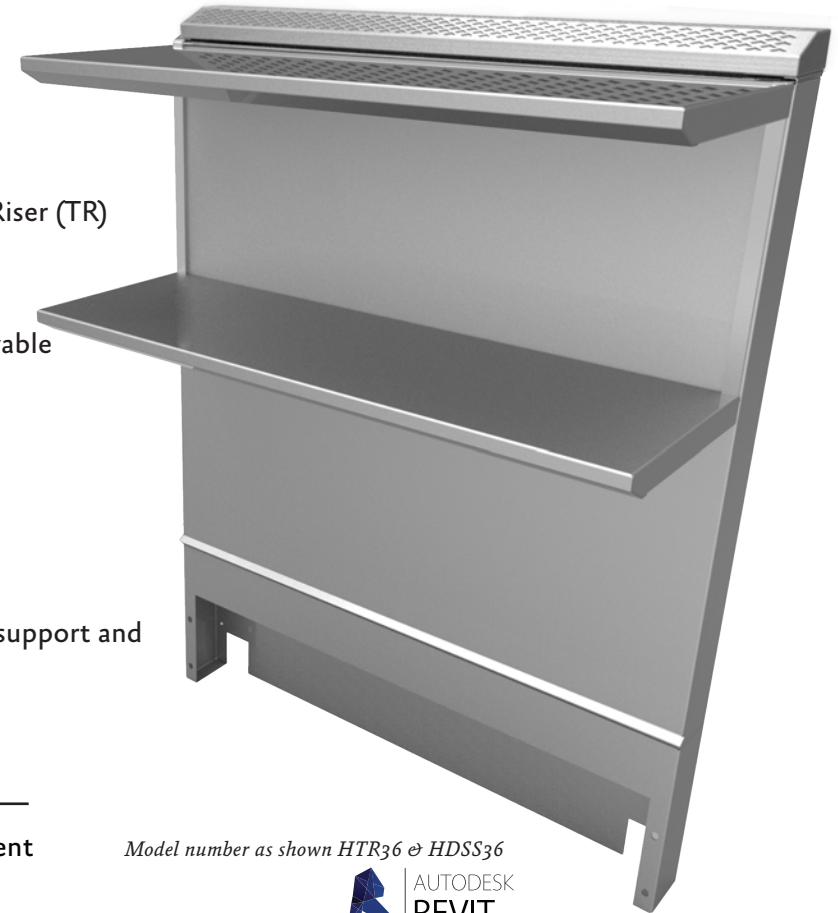

## RISERS AND SHELVES

- ◆ Heavy gauge welded body construction
- ◆ Durable attachment design to allow complete horizontal movement of the shelves along the length of the riser (*Patent Pending*)
- ◆ Stainless front and sides
- ◆ Lift-off flue cap for ease of cleaning
- ◆ Mounts to all Hestan rangetop models
- ◆ Wall mount shelves available from 12" to 48" wide
- ◆ Available in 4 different heights: Island Trim (IT), Low Riser (LR), Mid Riser (MR), and Tall Riser (TR)
- ◆ Island Trim is ideal for island suite installations to minimize blocking of views

Over Hanging Shelves

- ◆ Mid Riser and Tall Risers are available with shelves:
  - Heavy duty, stainless steel (solid or tubular) welded removable shelf inserts for ease of cleaning
  - Solid or tubular shelves are interchangeable
  - Fully welded shelf end caps for shelf support
  - Removable shelf end caps for cleaning
  - Ability to place shelves anywhere on the line
- ◆ Tall Risers are available with single or double shelves
- ◆ 22" vertical clearance from closest shelf to cooking surface
- ◆ All risers come standard with horizontal stiffener for maximum support and rigidity
- ◆ Available from 12" to 108" wide standard configurations
- ◆ Standard size of shelves from 12" to 48" wide

Tubular Shelf

### OPTIONS

- ◆ Custom widths of risers and shelves
- ◆ Pot filler attachment
- ◆ Stainless steel back
- ◆ Electrical outlet

Model number as shown HTR36 & HDSS36

Island Trim

Wall Mounted

Model	Description	Approx SHP WT
H_xx	xx" wide__	TBD