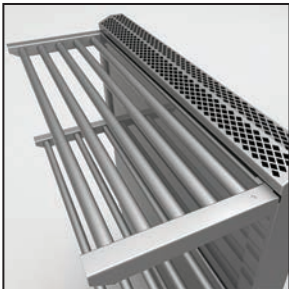

- Mid Riser and Tall Risers are available with shelves:
  - Heavy duty, stainless steel (solid or tubular) welded removable shelf inserts for ease of cleaning
  - Solid or tubular shelves are interchangeable
  - Fully welded shelf end caps for shelf support
  - Removable shelf end caps for cleaning
  - Ability to place shelves anywhere on the line
- Tall Risers are available with single or double shelves
- 22" vertical clearance from closest shelf to cooking surface
- All risers come standard with horizontal stiffener for maximum support and rigidity
- Available from 12" to 108" wide standard configurations
- Standard size of shelves from 12" to 48" wide

Tubular Shelf