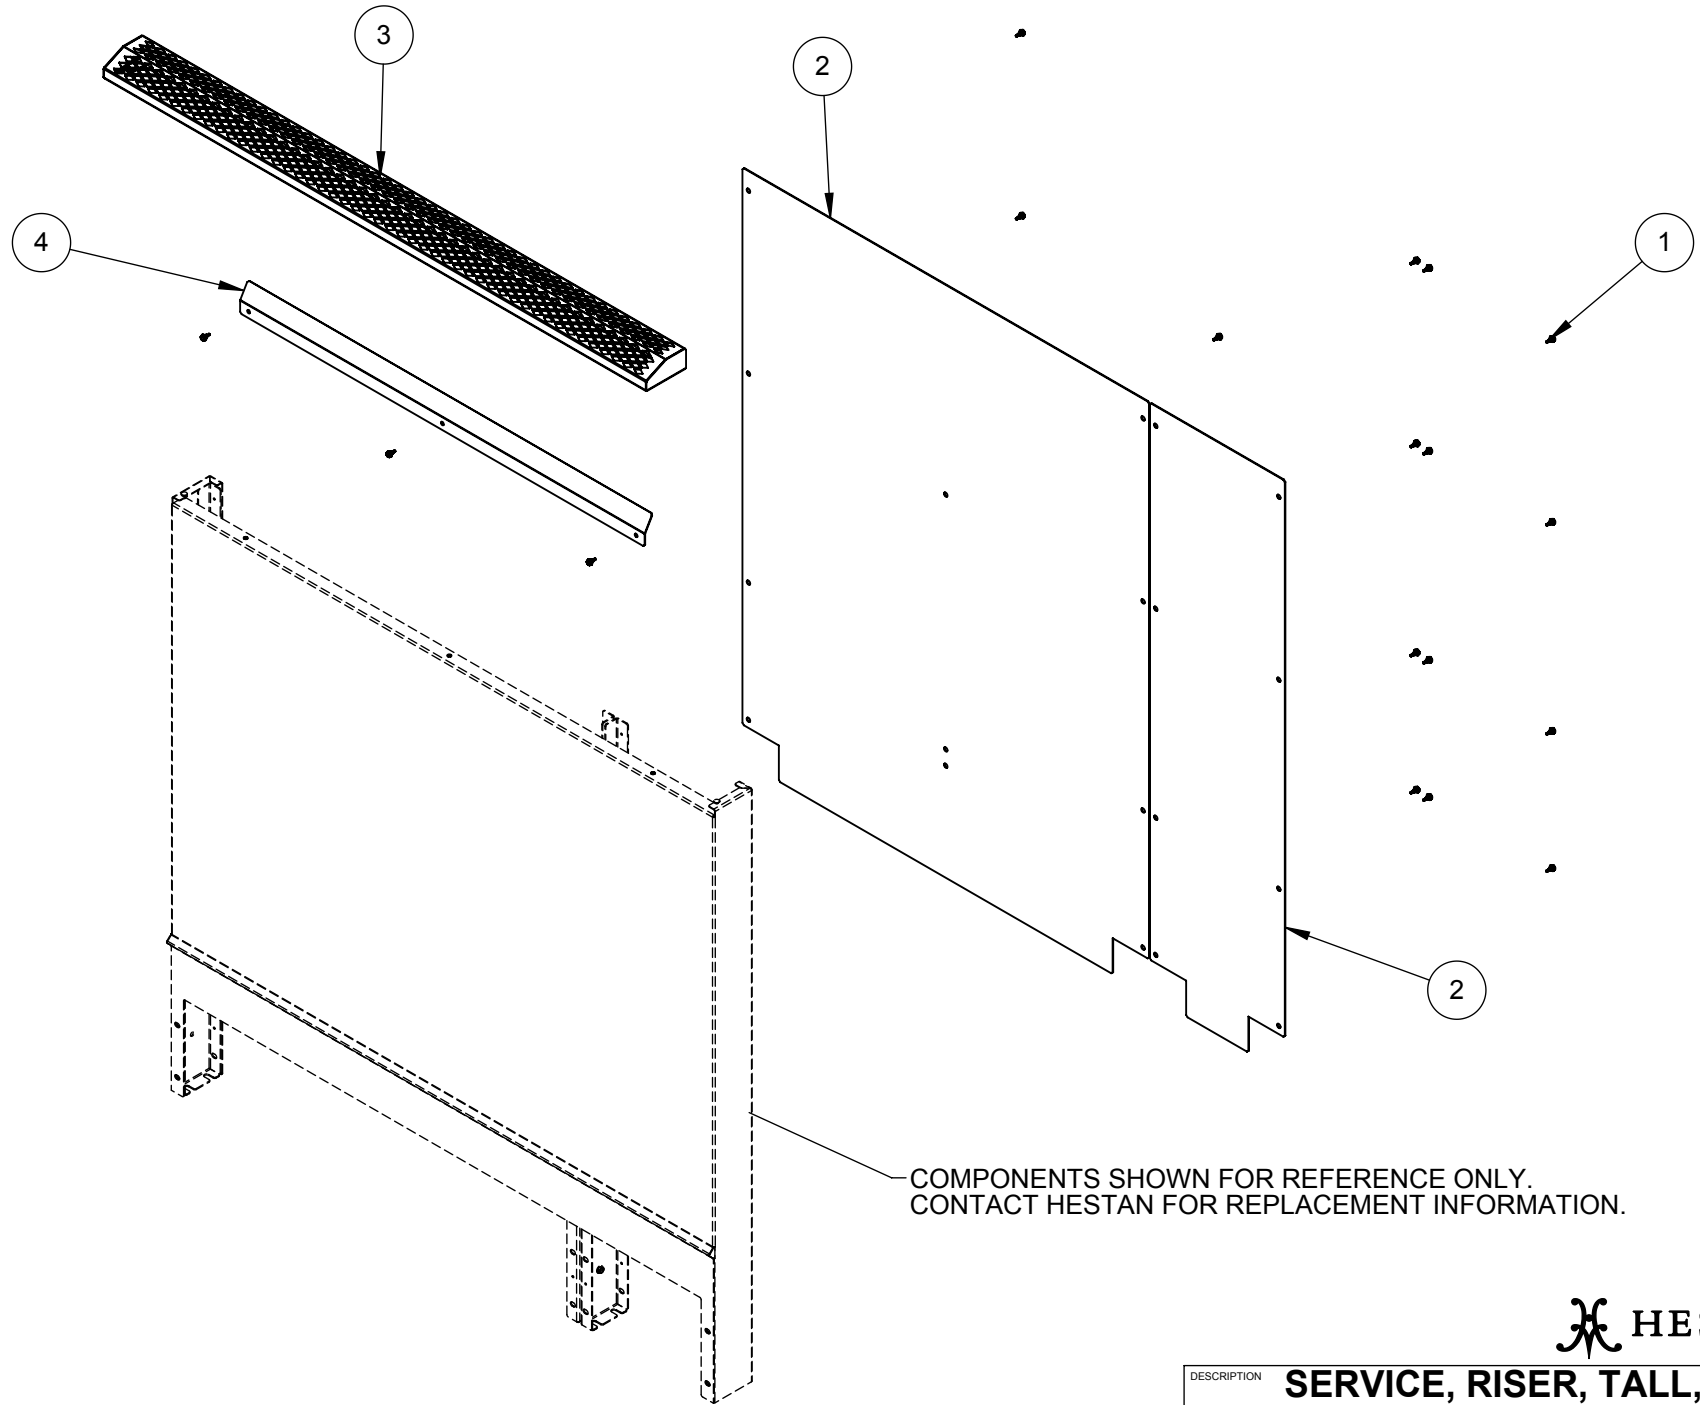

*Commercial Service Parts*

**TALL RISER (HTR)**

Hestan Commercial Corporation  
3375 E. La Palma Ave.  
Anaheim, CA 92806  
(888) 905-7463

RETAIN THIS FOR FUTURE REFERENCE

Revised: May 15, 2020

COMPONENTS SHOWN FOR REFERENCE ONLY.  
CONTACT HESTAN FOR REPLACEMENT INFORMATION.

NOTES:  
HTR48 SHOWN FOR REFERENCE ONLY. REFER TO PARTS LIST  
FOR SPECIFIC MODEL DETAILS.

 HESTAN

|             |                                   |
|-------------|-----------------------------------|
| DESCRIPTION | <b>SERVICE, RISER, TALL, ASSY</b> |
| DRAWING NO  | <b>HTRXX-SERVICE</b>              |